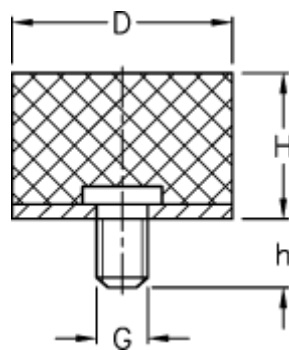

Data Sheet

Article number: 51401166004210

Description: KLEE Vibration damper type 4
40-40-4, M8x23, NR - 57 shore

Measures

D = 40

G = M8

h = 23

H = 40